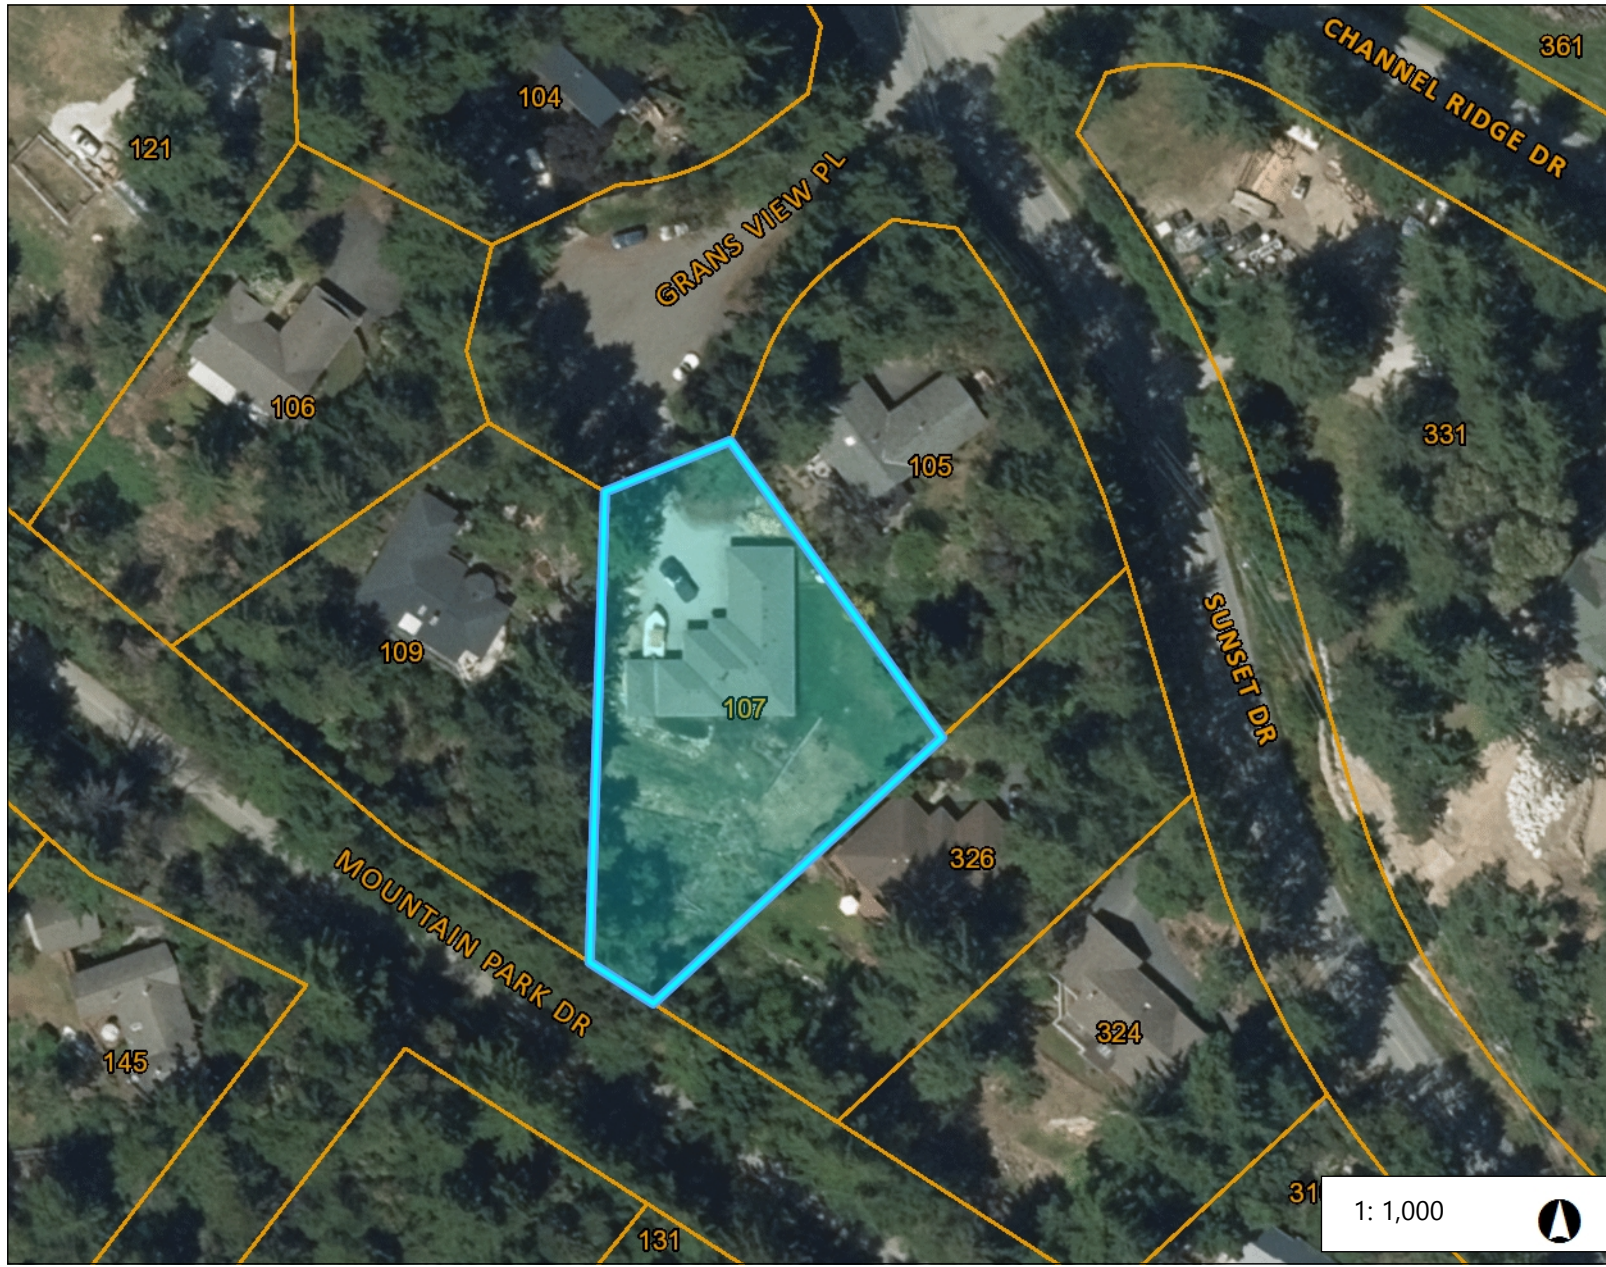

107 Grans View Place

Legend

1: 1,000

NAD_1983_UTM_Zone_10N
© Capital Regional District

Important: This map is for general information purposes only. The Capital Regional District (CRD) makes no representations or warranties regarding the accuracy or completeness of this map or the suitability of the map for any purpose. This map is not for navigation. The CRD will not be liable for any damage, loss or injury resulting from the use of the map or information on the map and the map may be changed by the CRD at any time.