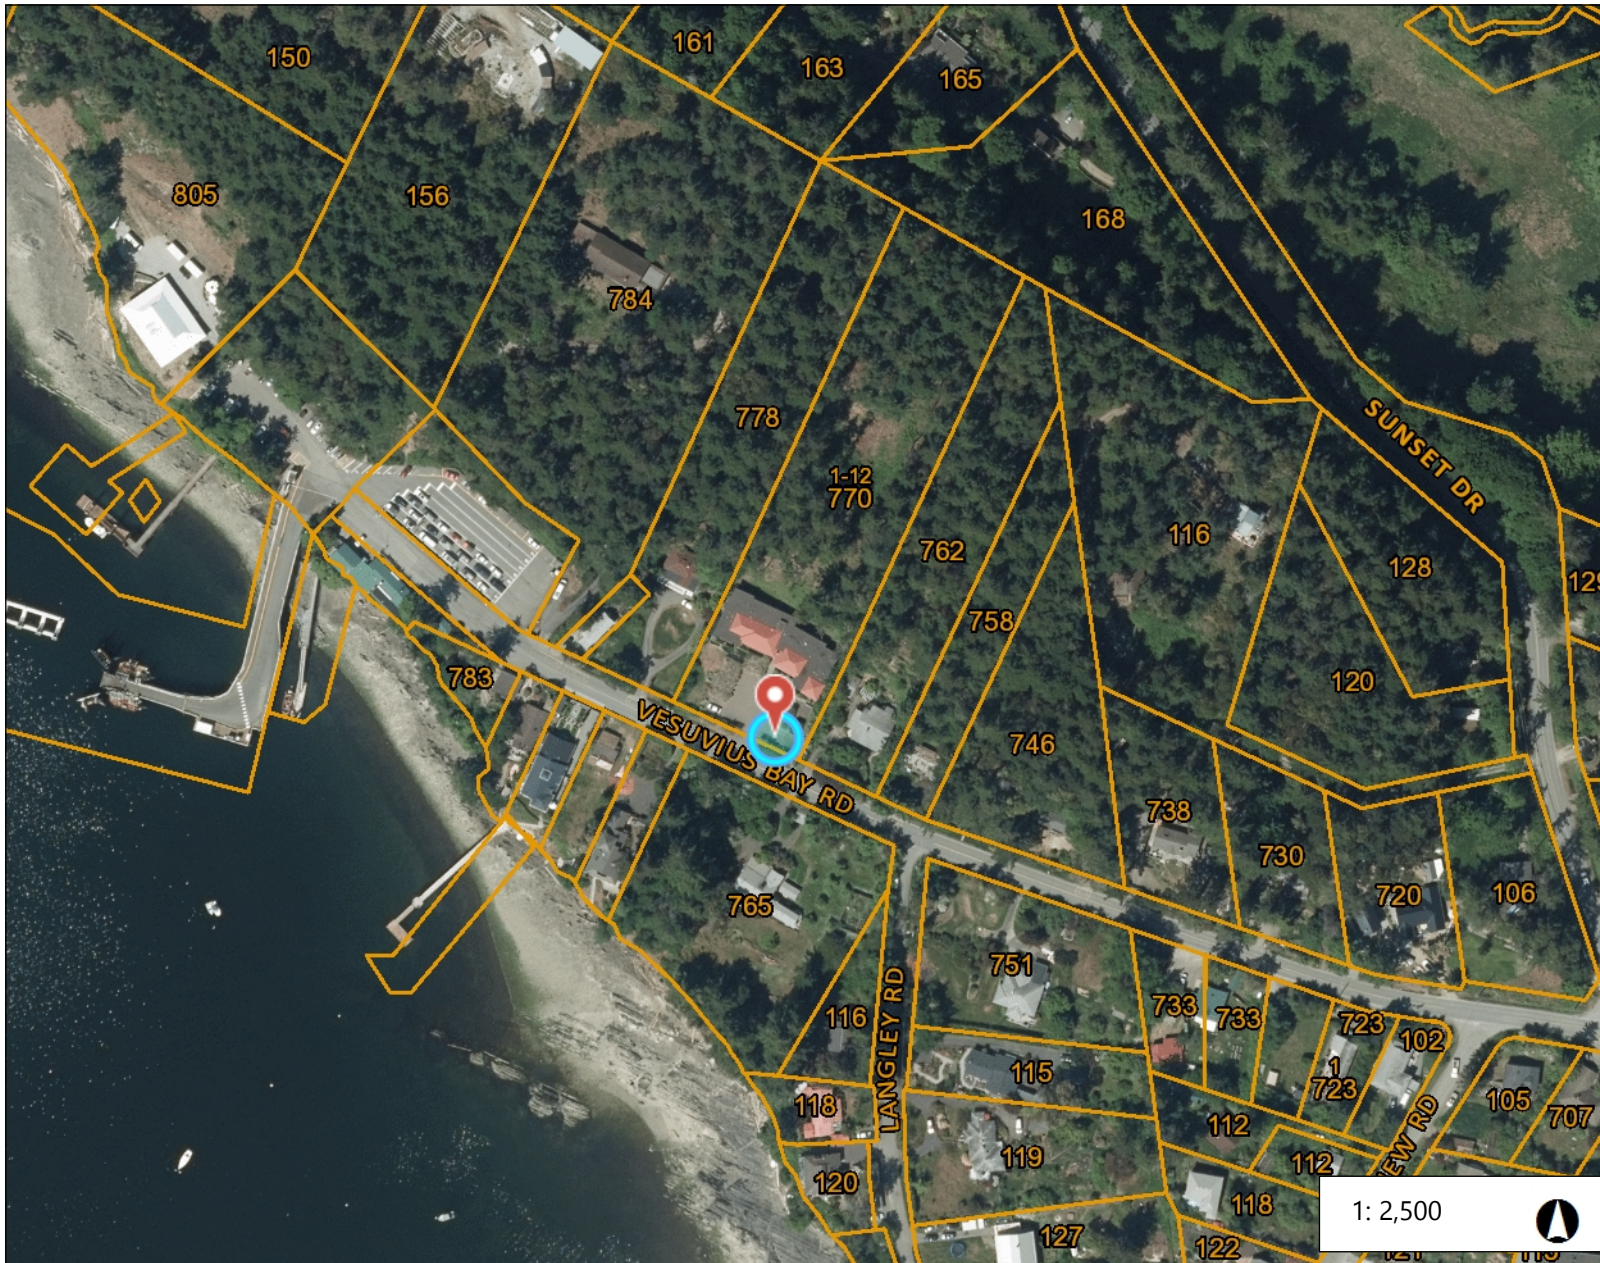

770 Vesuvius Bay - Vesuvius Villas

Legend

Notes

1: 2,500

127.0 0 63.5 127.0 Meters

NAD_1983_UTM_Zone_10N
© Capital Regional District

Important: This map is for general information purposes only. The Capital Regional District (CRD) makes no representations or warranties regarding the accuracy or completeness of this map or the suitability of the map for any purpose. This map is not for navigation. The CRD will not be liable for any damage, loss or injury resulting from the use of the map or information on the map and the map may be changed by the CRD at any time.