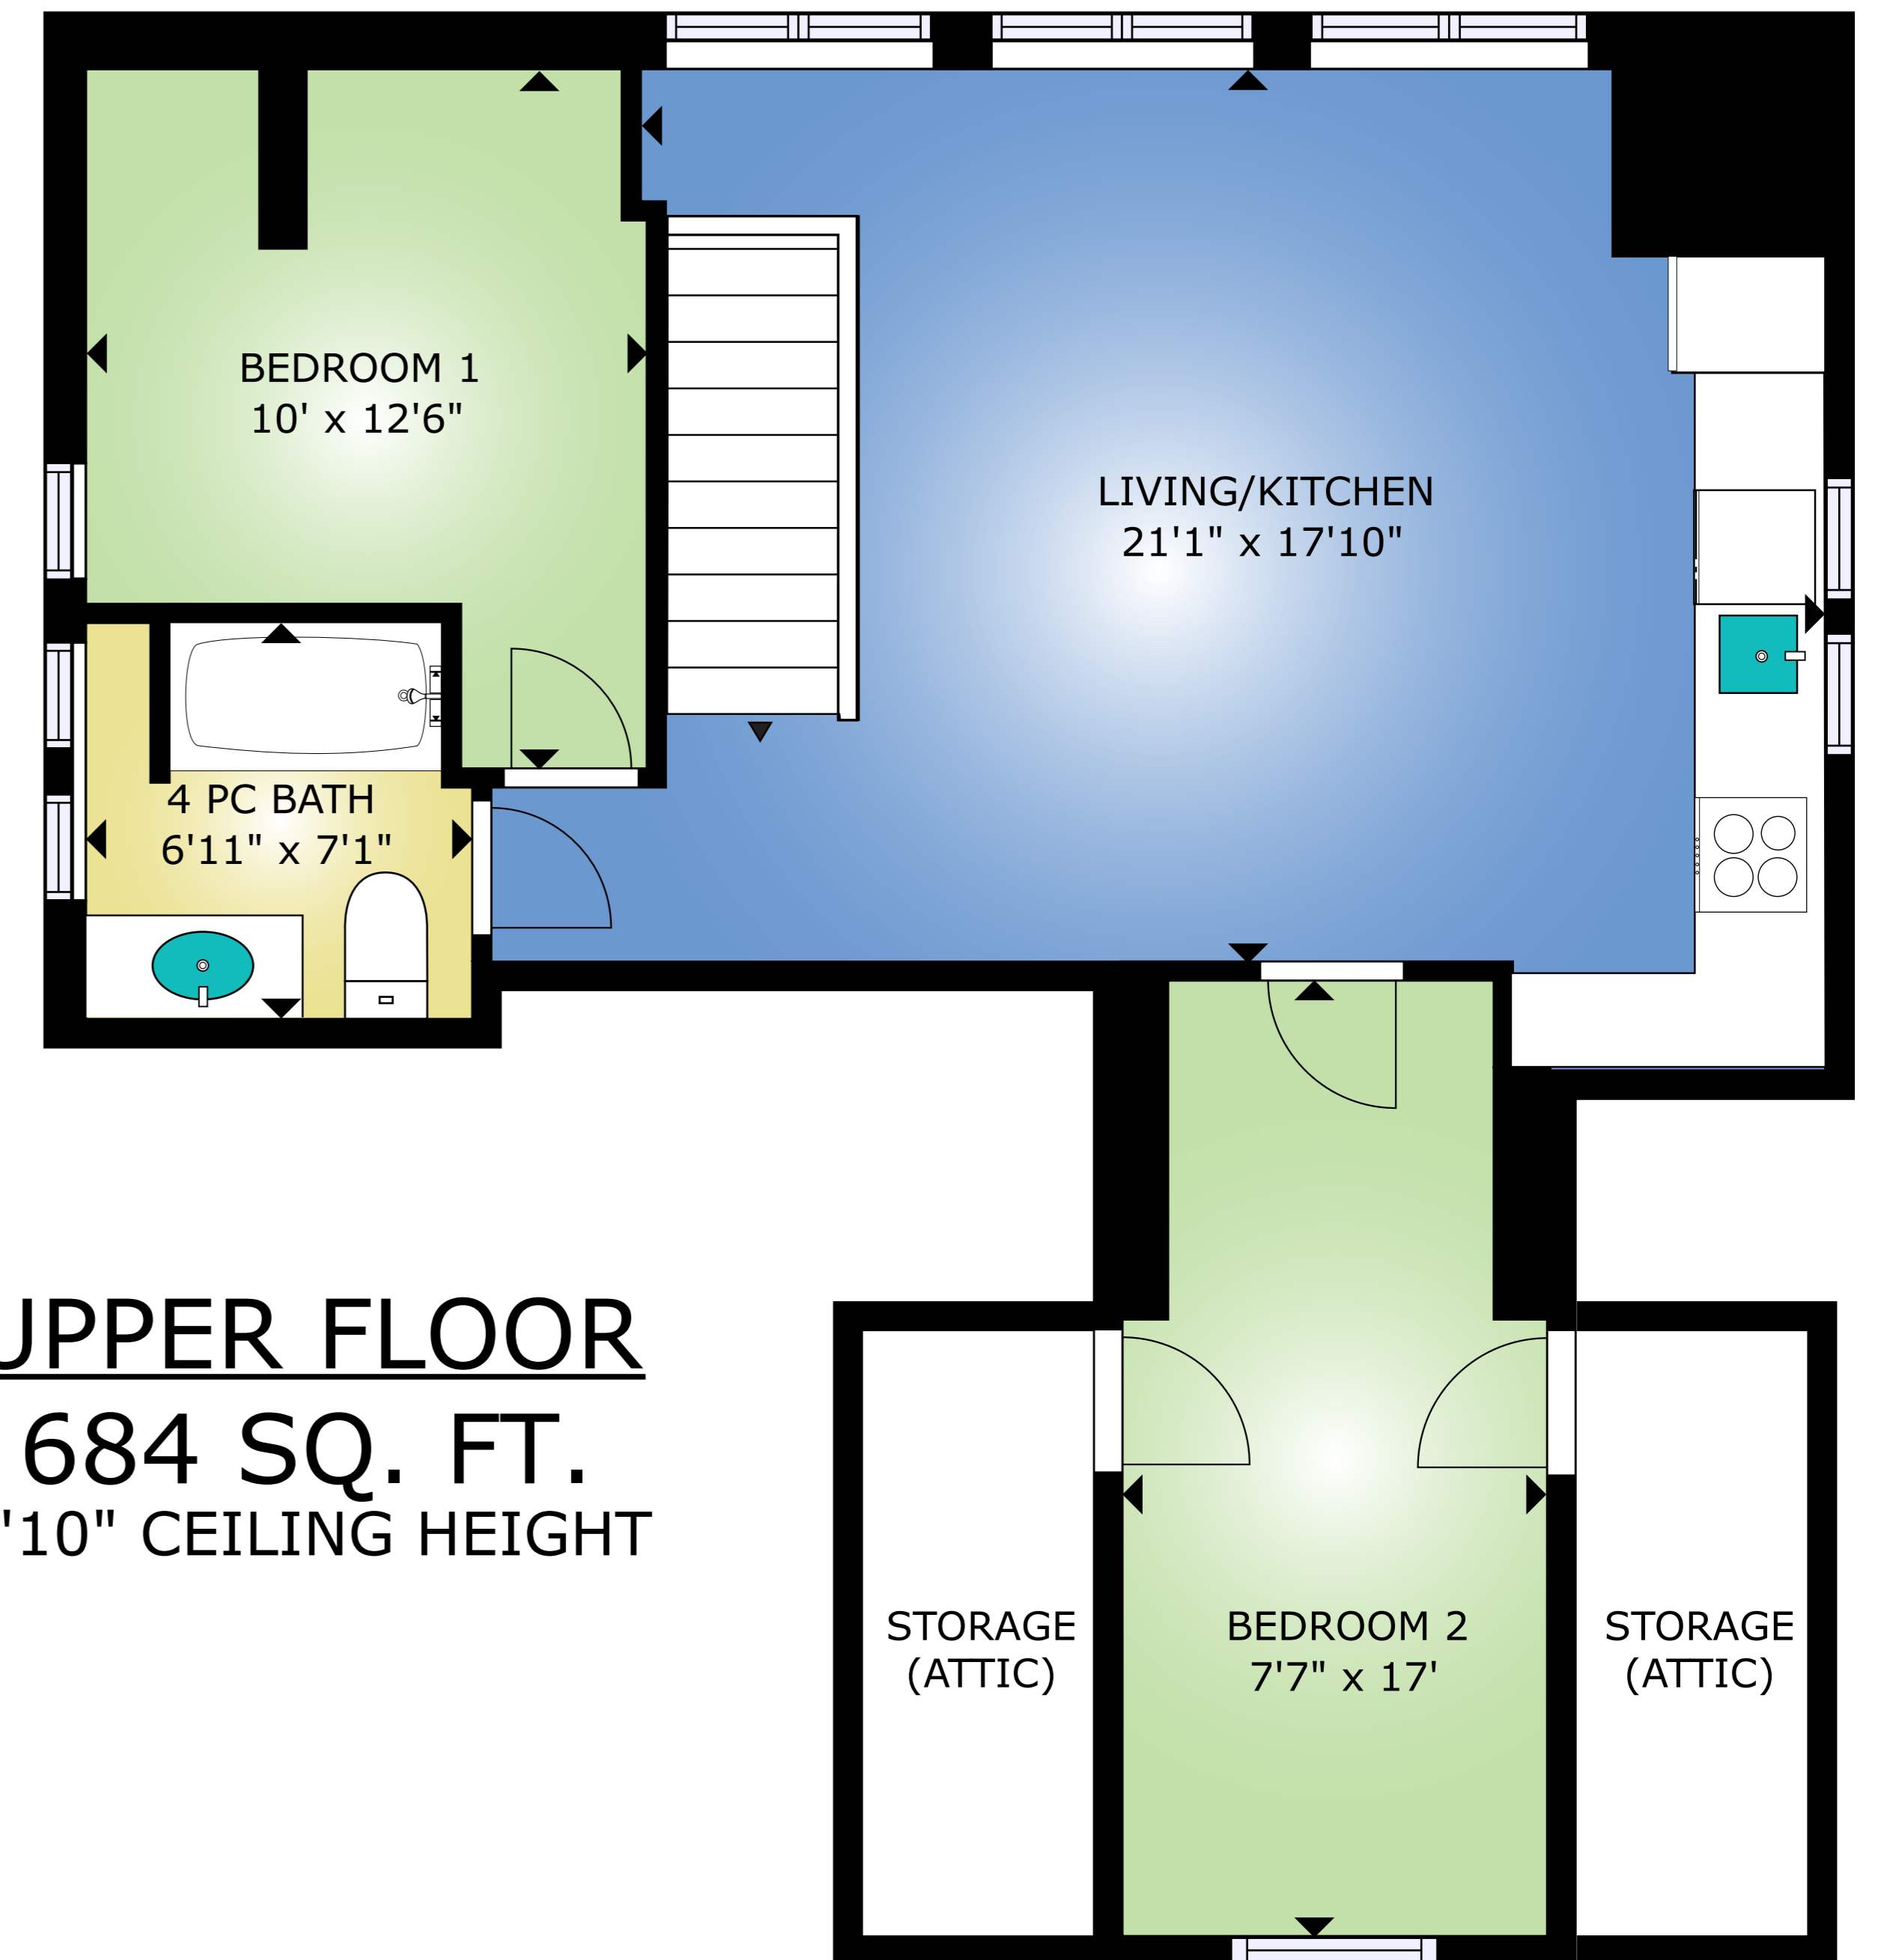

MAIN FLOOR
1615 SQ. FT.
 8'0" CEILING HEIGHT

UPPER FLOOR
684 SQ. FT.
 7'10" CEILING HEIGHT

161 FULFORD-GANGES RD
MAY 15, 2023

PREPARED FOR THE EXCLUSIVE USE OF SANDRA SMITH.
 SIZES AND DIMENSION ARE APPROXIMATE, ACTUAL MAY VARY.

FLOOR	TOTAL	AREA (SQ. FT.)	
		FINISHED	REAR PATIO
MAIN	1615	1615	1120
UPPER	684	684	
TOTAL	2299	2299	1120