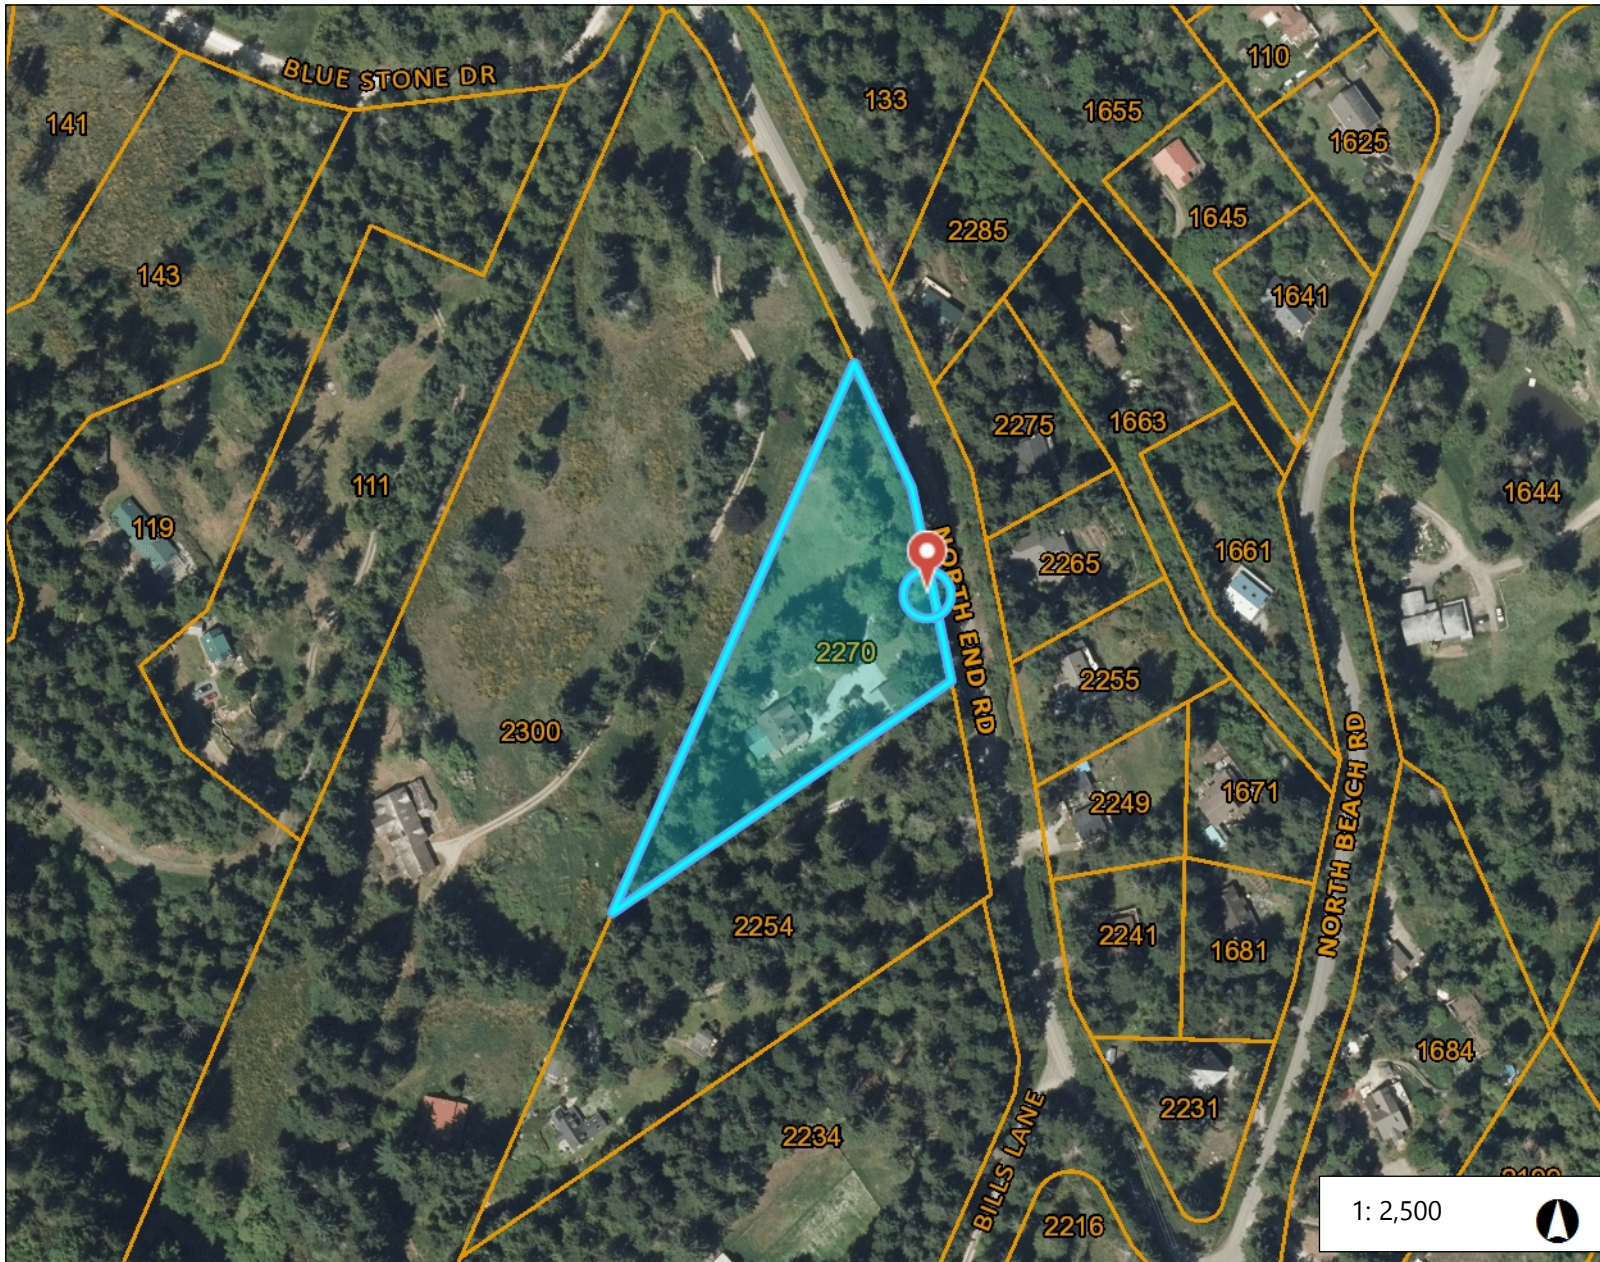

2270 North End Road

1: 2,500

127.0 0 63.5 127.0 Meters

NAD_1983_UTM_Zone_10N
© Capital Regional District

Important: This map is for general information purposes only. The Capital Regional District (CRD) makes no representations or warranties regarding the accuracy or completeness of this map or the suitability of the map for any purpose. This map is not for navigation. The CRD will not be liable for any damage, loss or injury resulting from the use of the map or information on the map and the map may be changed by the CRD at any time.

Legend

Notes