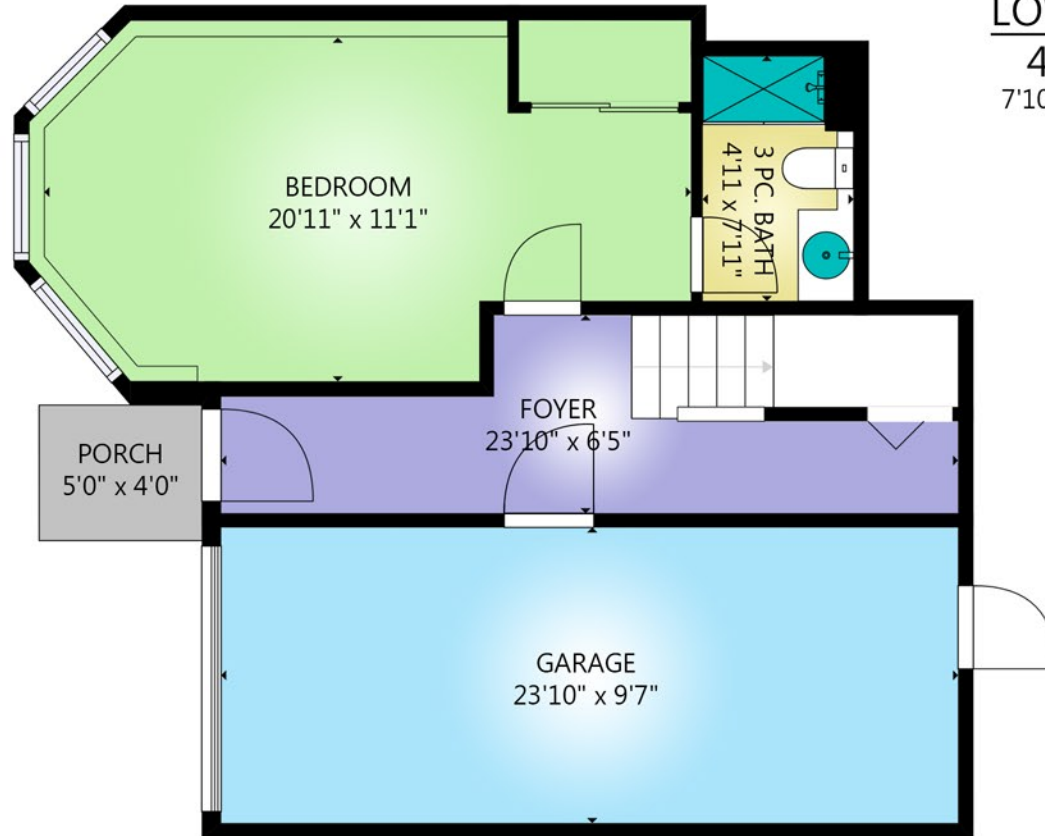

9-258 LOWER GANGES RD

SEPTEMBER 14, 2022

PREPARED FOR THE EXCLUSIVE USE OF SANDRA SMITH.  
SIZES AND DIMENSION ARE APPROXIMATE, ACTUAL MAY VARY.

FLOOR	TOTAL	AREA (SQ. FT.)	
		FINISHED	DECK / PATIO
MAIN	1233	1233	198
LOWER	424	424	20
TOTAL	1657	1657	218

LOWER FLOOR  
424 SQ. FT.  
7'10" CEILING HEIGHT