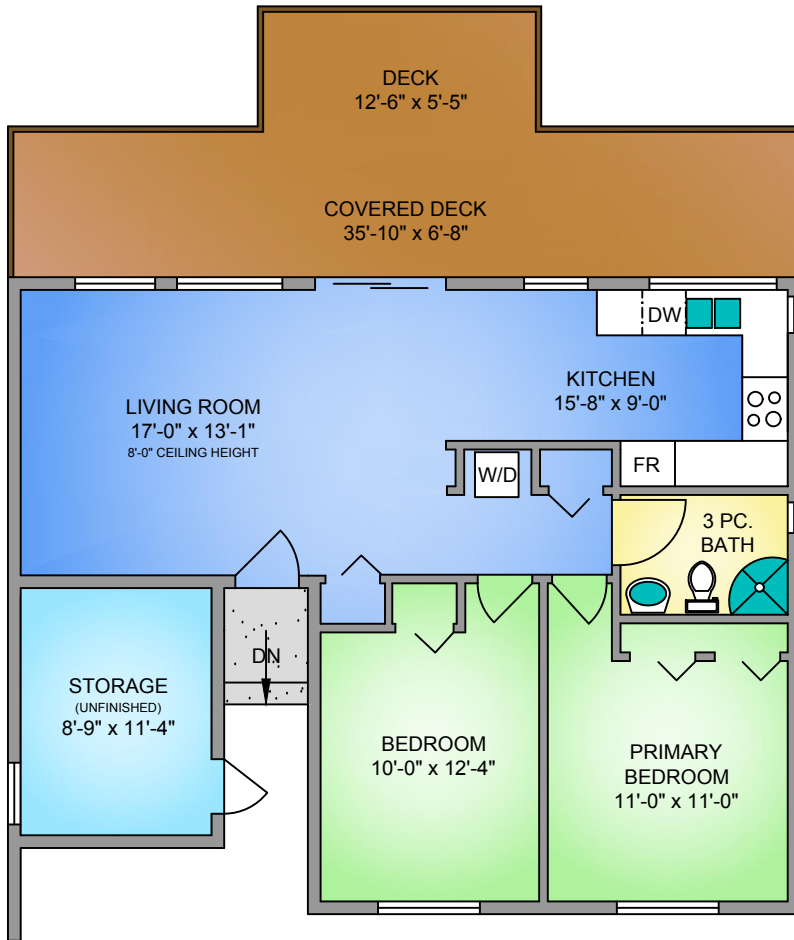

**MAIN FLOOR**  
**775 SQ. FT.**  
 8'-0" CEILING HEIGHT

**LOWER FLOOR**  
**775 SQ. FT.**  
 7'-10" CEILING HEIGHT

NORTH

140 MT. BAKER CRESCENT  
 AUGUST 15, 2022  
 PREPARED FOR THE EXCLUSIVE USE OF SANDRA SMITH.  
 PLANS MAY NOT BE 100% ACCURATE. IF CRITICAL BUYER TO VERIFY.

FLOOR	TOTAL	AREA (SQ. FT.)		
		FINISHED	UNFINISHED	DECK / PATIO
MAIN	893	775	118	307
LOWER	775	775	-	-
<b>TOTAL</b>	<b>1668</b>	<b>1550</b>	<b>118</b>	<b>307</b>