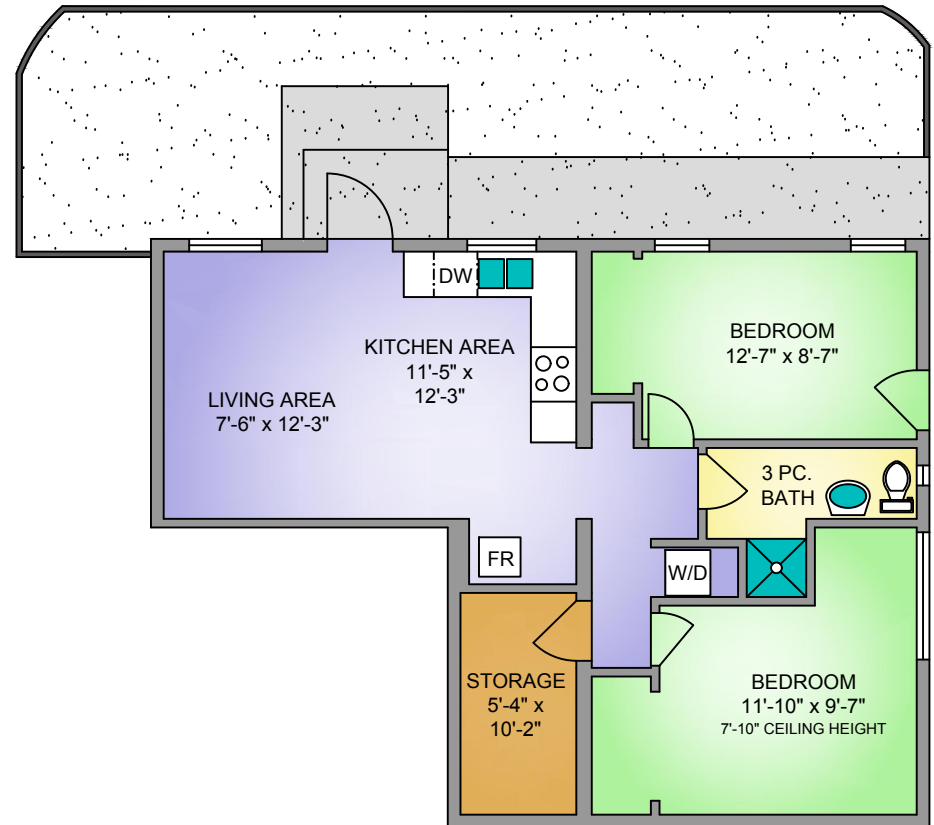

**MAIN FLOOR**  
**775 SQ. FT.**  
 8'-0" CEILING HEIGHT

**LOWER FLOOR**  
**775 SQ. FT.**  
 7'-10" CEILING HEIGHT

NORTH

140 MT. BAKER CRESCENT  
 AUGUST 15, 2022  
 PREPARED FOR THE EXCLUSIVE USE OF SANDRA SMITH.  
 PLANS MAY NOT BE 100% ACCURATE. IF CRITICAL BUYER TO VERIFY.

FLOOR	TOTAL	AREA (SQ. FT.)		
		FINISHED	UNFINISHED	DECK / PATIO
MAIN	893	775	118	307
LOWER	775	775	-	-
<b>TOTAL</b>	<b>1668</b>	<b>1550</b>	<b>118</b>	<b>307</b>