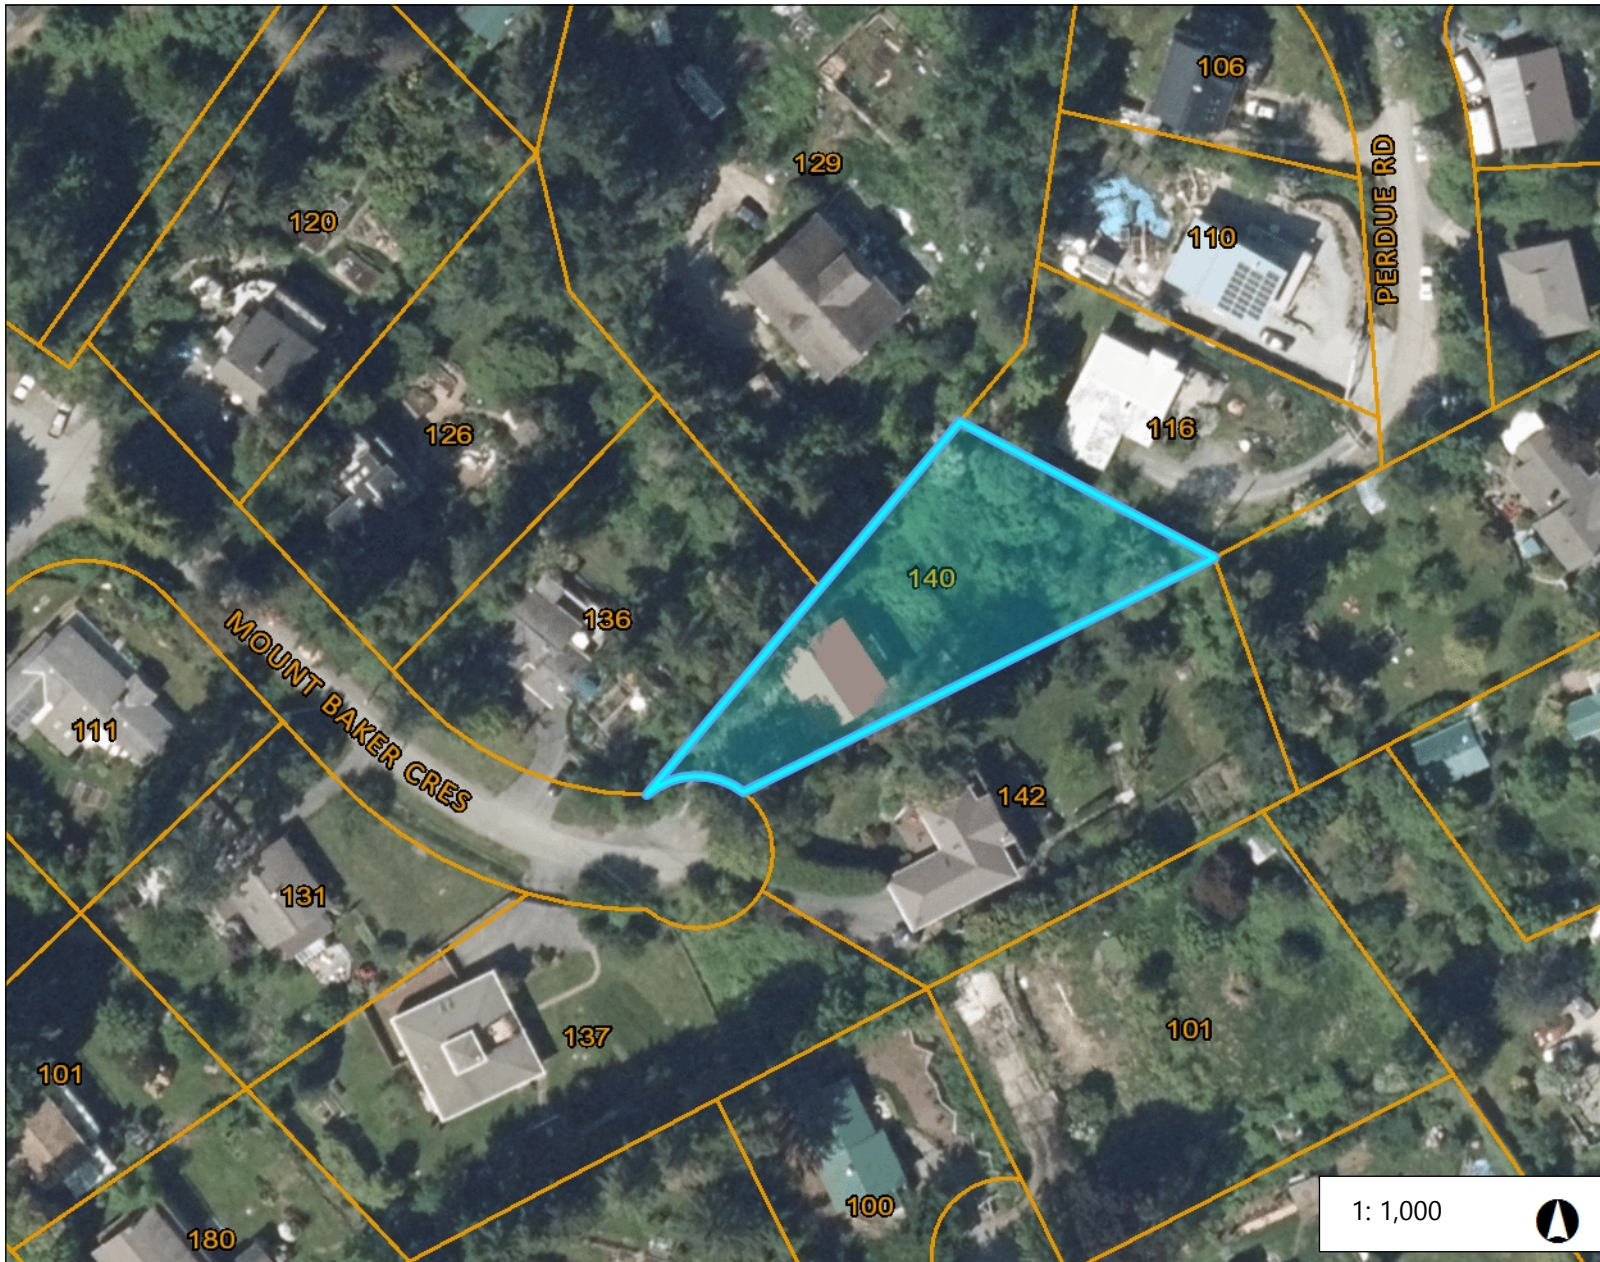

140 Mt. Baker Cres.

Legend

1: 1,000

50.8 0 25.4 50.8 Meters

NAD_1983_UTM_Zone_10N
© Capital Regional District

Important: This map is for general information purposes only. The Capital Regional District (CRD) makes no representations or warranties regarding the accuracy or completeness of this map or the suitability of the map for any purpose. This map is not for navigation. The CRD will not be liable for any damage, loss or injury resulting from the use of the map or information on the map and the map may be changed by the CRD at any time.